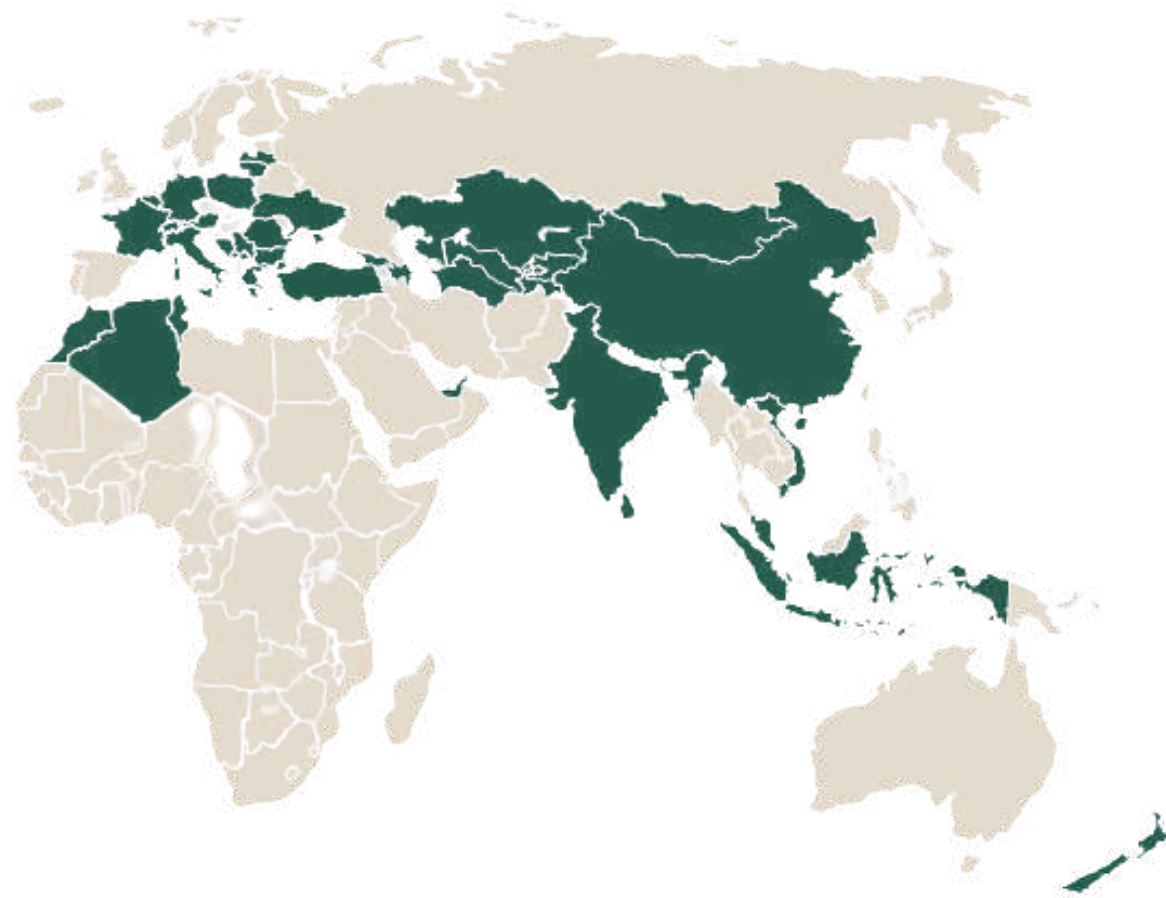

Creating paths - linking sustainably
Your partner for logistics

TRANSPORT & TERMINAL SERVICES

Globally networked - part of the TransInvest Group

TransInvest is a globally active group of independent companies united under the umbrella of a common holding company.

With a clear focus on **Europe, North Africa and Asia**, we concentrate on **transportation and logistics** - our core competence and passion.

The Group unites around **100 individual companies** in **40 countries** and offers attractive job and career opportunities to over **3,300 employees** worldwide.

We are at your side - our core competencies

Sustainably efficient transport solutions

TTS is an **independent, international transport company** based in Switzerland. With **in-depth market knowledge** and many years of experience, we offer tailor-made, complete solutions. Through close cooperation with our sister companies, you benefit from **extensive know-how, our own locations as well as strong partnerships** along the New Silk Road.